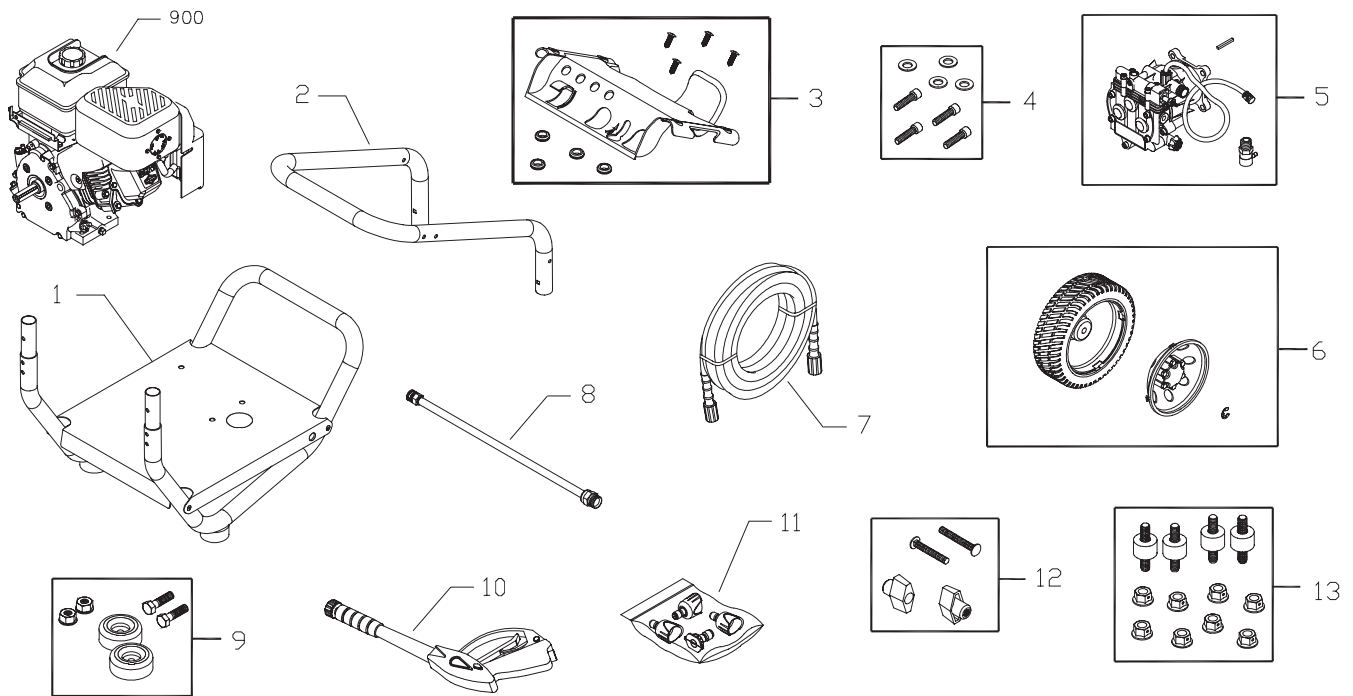

Exploded View and Parts List — Main Unit

Item	Part #	Description
1	203081GS	ASSY, Base
2	Y201499GS	HANDLE
3	203082GS	KIT, Billboard, w/Decals & Clips
	195964GS	Clips, Tree
	30809GS	Grommet
4	192131GS	KIT, Pump Mounting Hardware
5	198347GS	ASSY, Pump
	194298GS	Valve, Thermal Relief
	23139DGS	Key
6	203083GS	KIT, Wheel
	200520GS	Hubcap
	192050GS	E-Ring
7	202017GS	HOSE
8	200595GS	EXTENSION
9	192553GS	KIT, Vibration Mount
10	199990GS	GUN
11	202182GS	KIT, Nozzle
	201580RGS	Nozzle, QC, Project Pro, Yellow
	201580XGS	Nozzle, QC, Project Pro, Orange
	201580AAGS	Nozzle, QC, Project Pro, Red
	198841GS	Nozzle, Plastic, Soap
12	B2203GS	KIT, Handle Fastening
13	192134GS	KIT, Engine Mounting Hardware
900	§	ENGINE

Items Not Illustrated:

203768GS	MANUAL, Operator's
202494GS	DECAL, Engine
202495GS	DECAL, Air Cleaner
200658GS	DECAL, Recoil
87815GS	GOGGLES
201314GS	AXLE
BB3061BGS	OIL BOTTLE
695755	KNOB, Throttle
194256GS	KIT, Hang Tag, Warning

Exploded View and Parts List — Pump

Item	Part #	Description
19	190571GS	CAP, Oil
28	198102GS	MANIFOLD
45	190578GS	PIN
62	190581GS	CAP, 1/8
76	194298GS	THERMAL RELIEF
A	190594GS	KIT, UNLOADER
B	190670GS	KIT, WATER INLET
C	190669GS	KIT, BREATHER TUBE
D	193808GS	KIT, HEAD BRASS
E	193806GS	KIT, CHECK VALVES
F	190592GS	KIT, INLET CHECK
G	190593GS	KIT, CHEMICAL INJECTION

Item	Part #	Description
H	193807GS	KIT, SEAL SET
J	189971GS	KIT, CHEMICAL HOSE
K	193971GS	KIT, PIPE FITTING
L	193972GS	KIT, UNLOADER SEAT

Parts Not Illustrated

190585GS	OIL BOTTLE
B2384GS	FILTER, Inlet

NOTE: Item letters A - L are service kits and include all parts shown within the box.